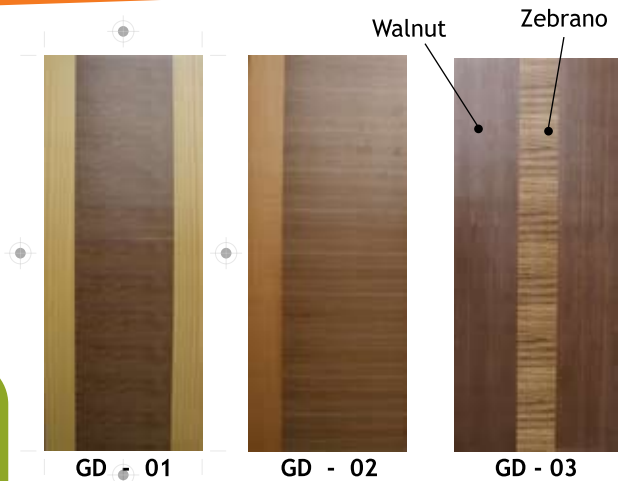

European Veneer:

For Residential,
Commercial &
Fire-rated

All patterns on Designer Doors
are created from European
natural wood veneer.

Main Door

Size: 1 5/8" x 36" x 84"

Room Door

Size: 1 3/8" x 36" x 84"

Beech Solid Door Frame

Size: 40mm x 92mm x 2135mm
40mm x 140mm x 2135mm

Also available:

Fire-rated Doors

*Indonesian Veneer:*